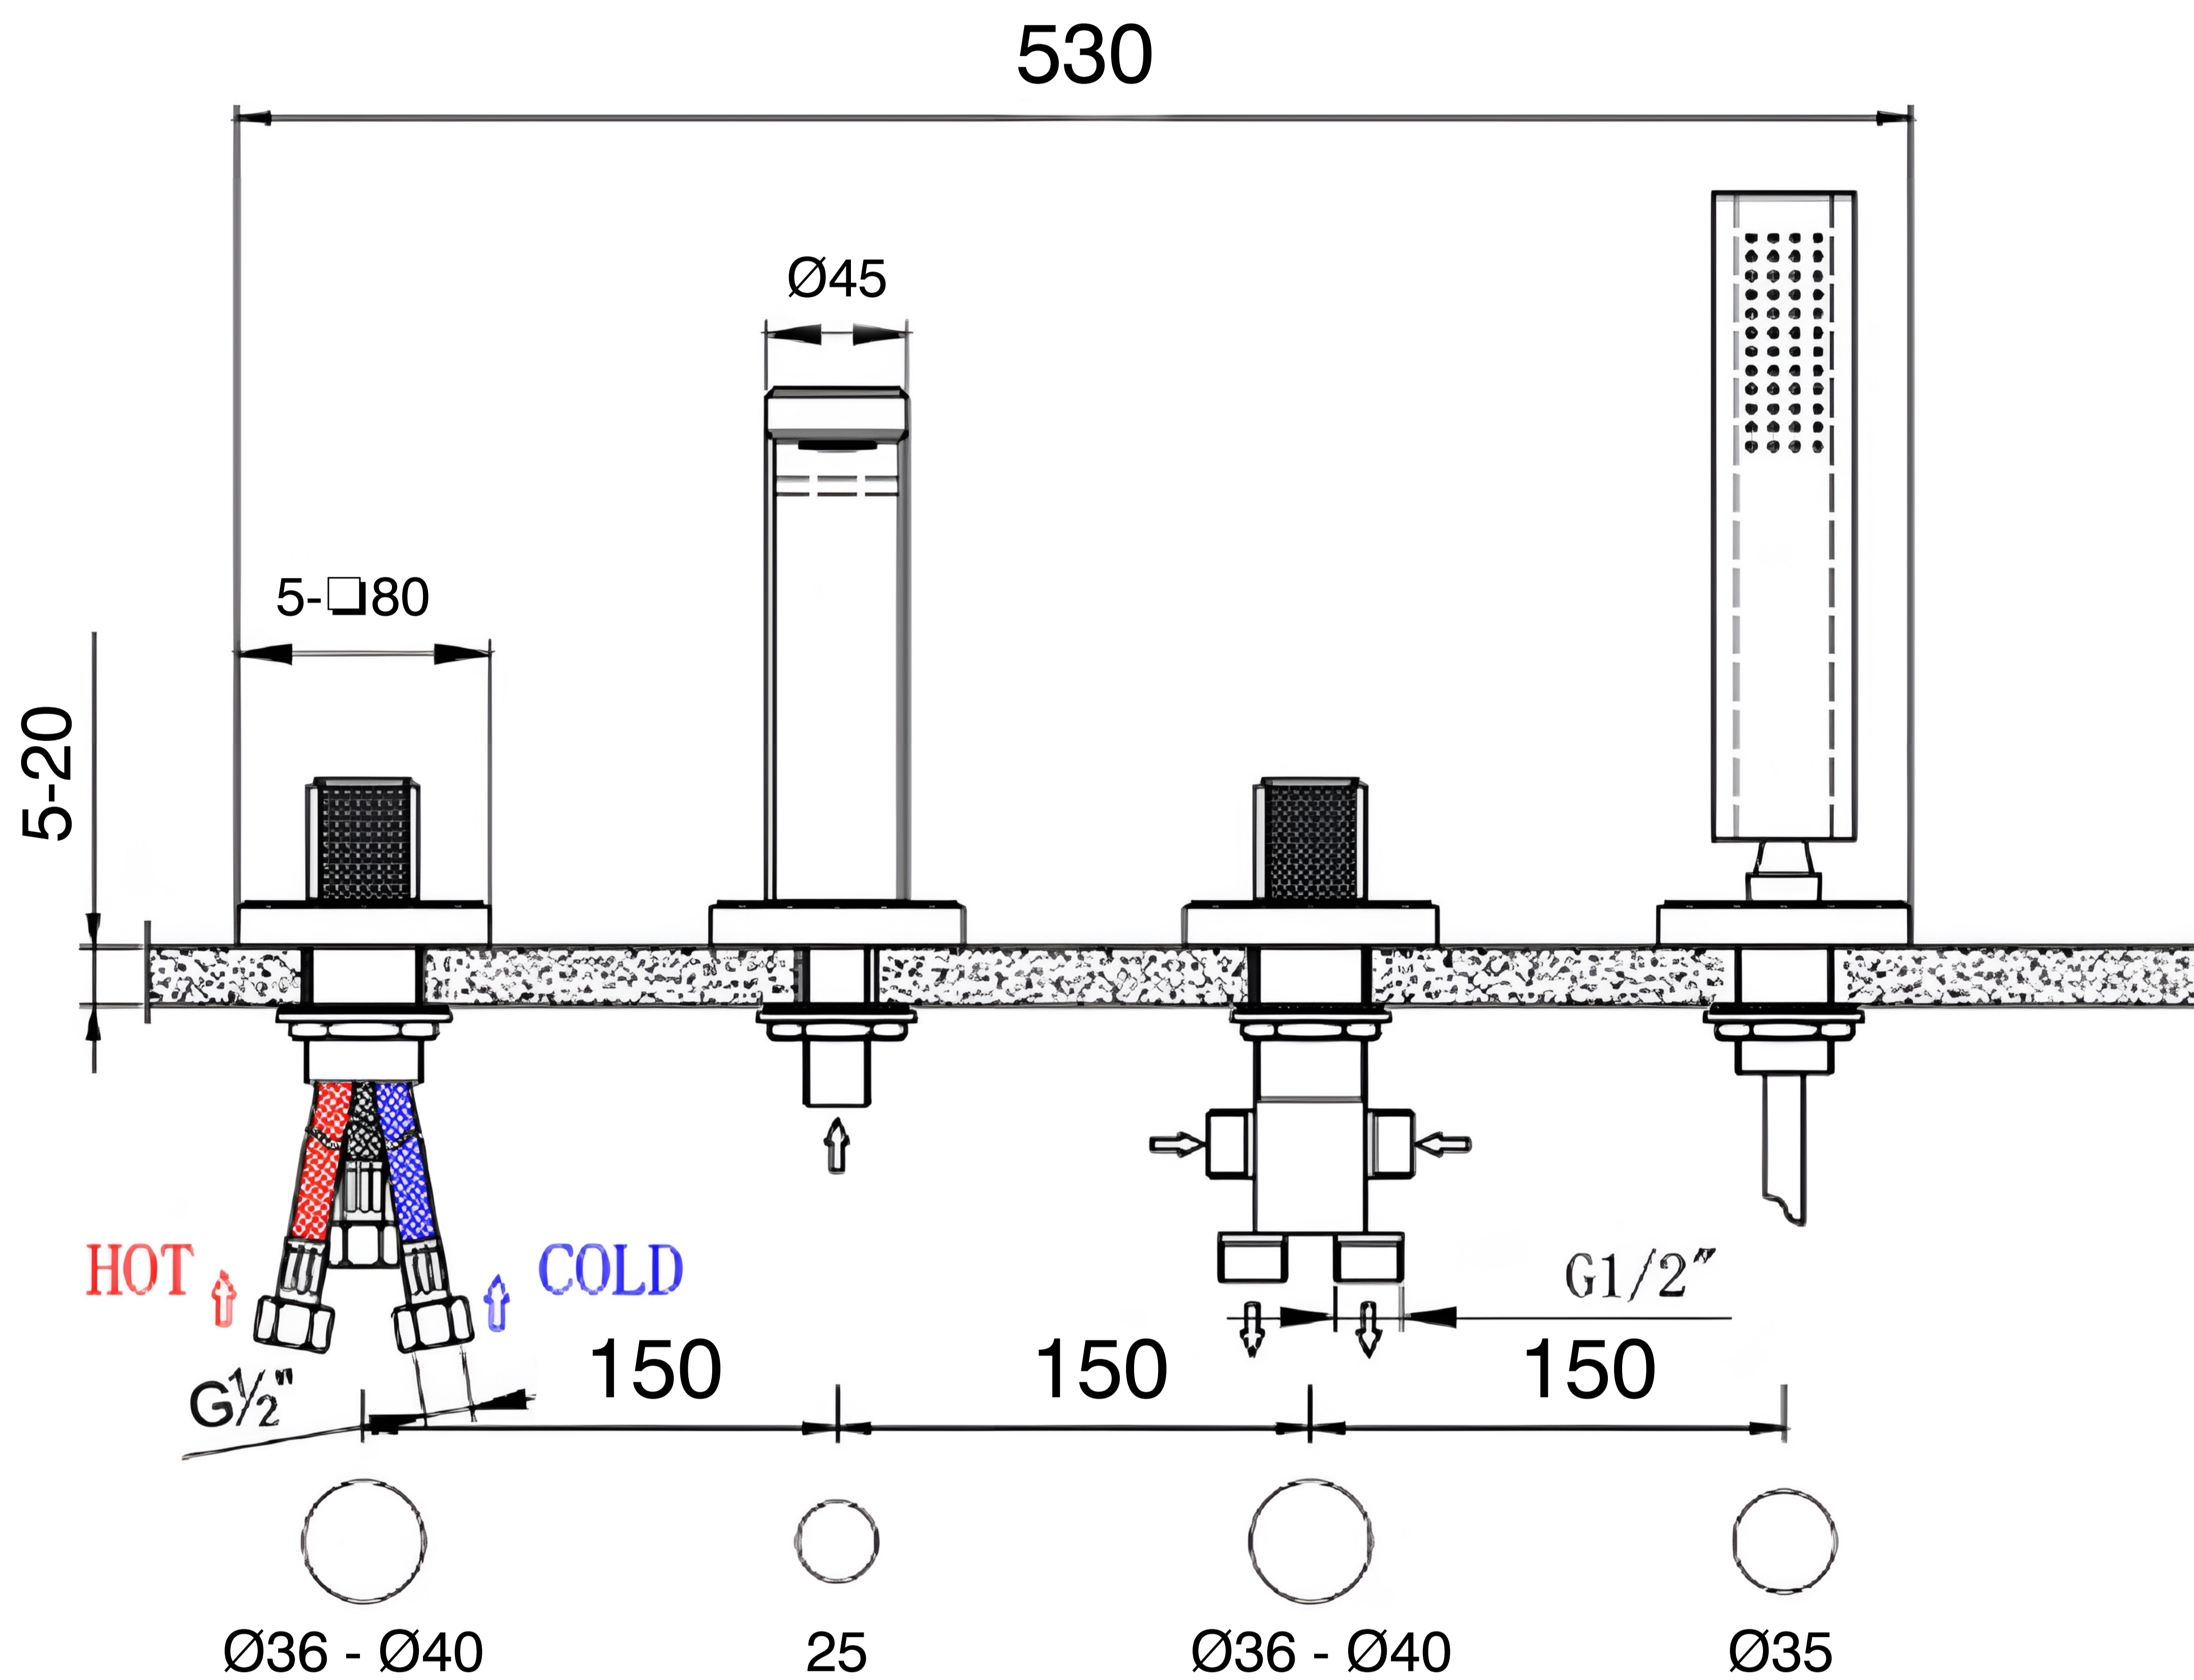

Four Hole Bathtub Mixer With Hand Shower

Product Code : **2599**

Technical Drawing

All dimension are in mm