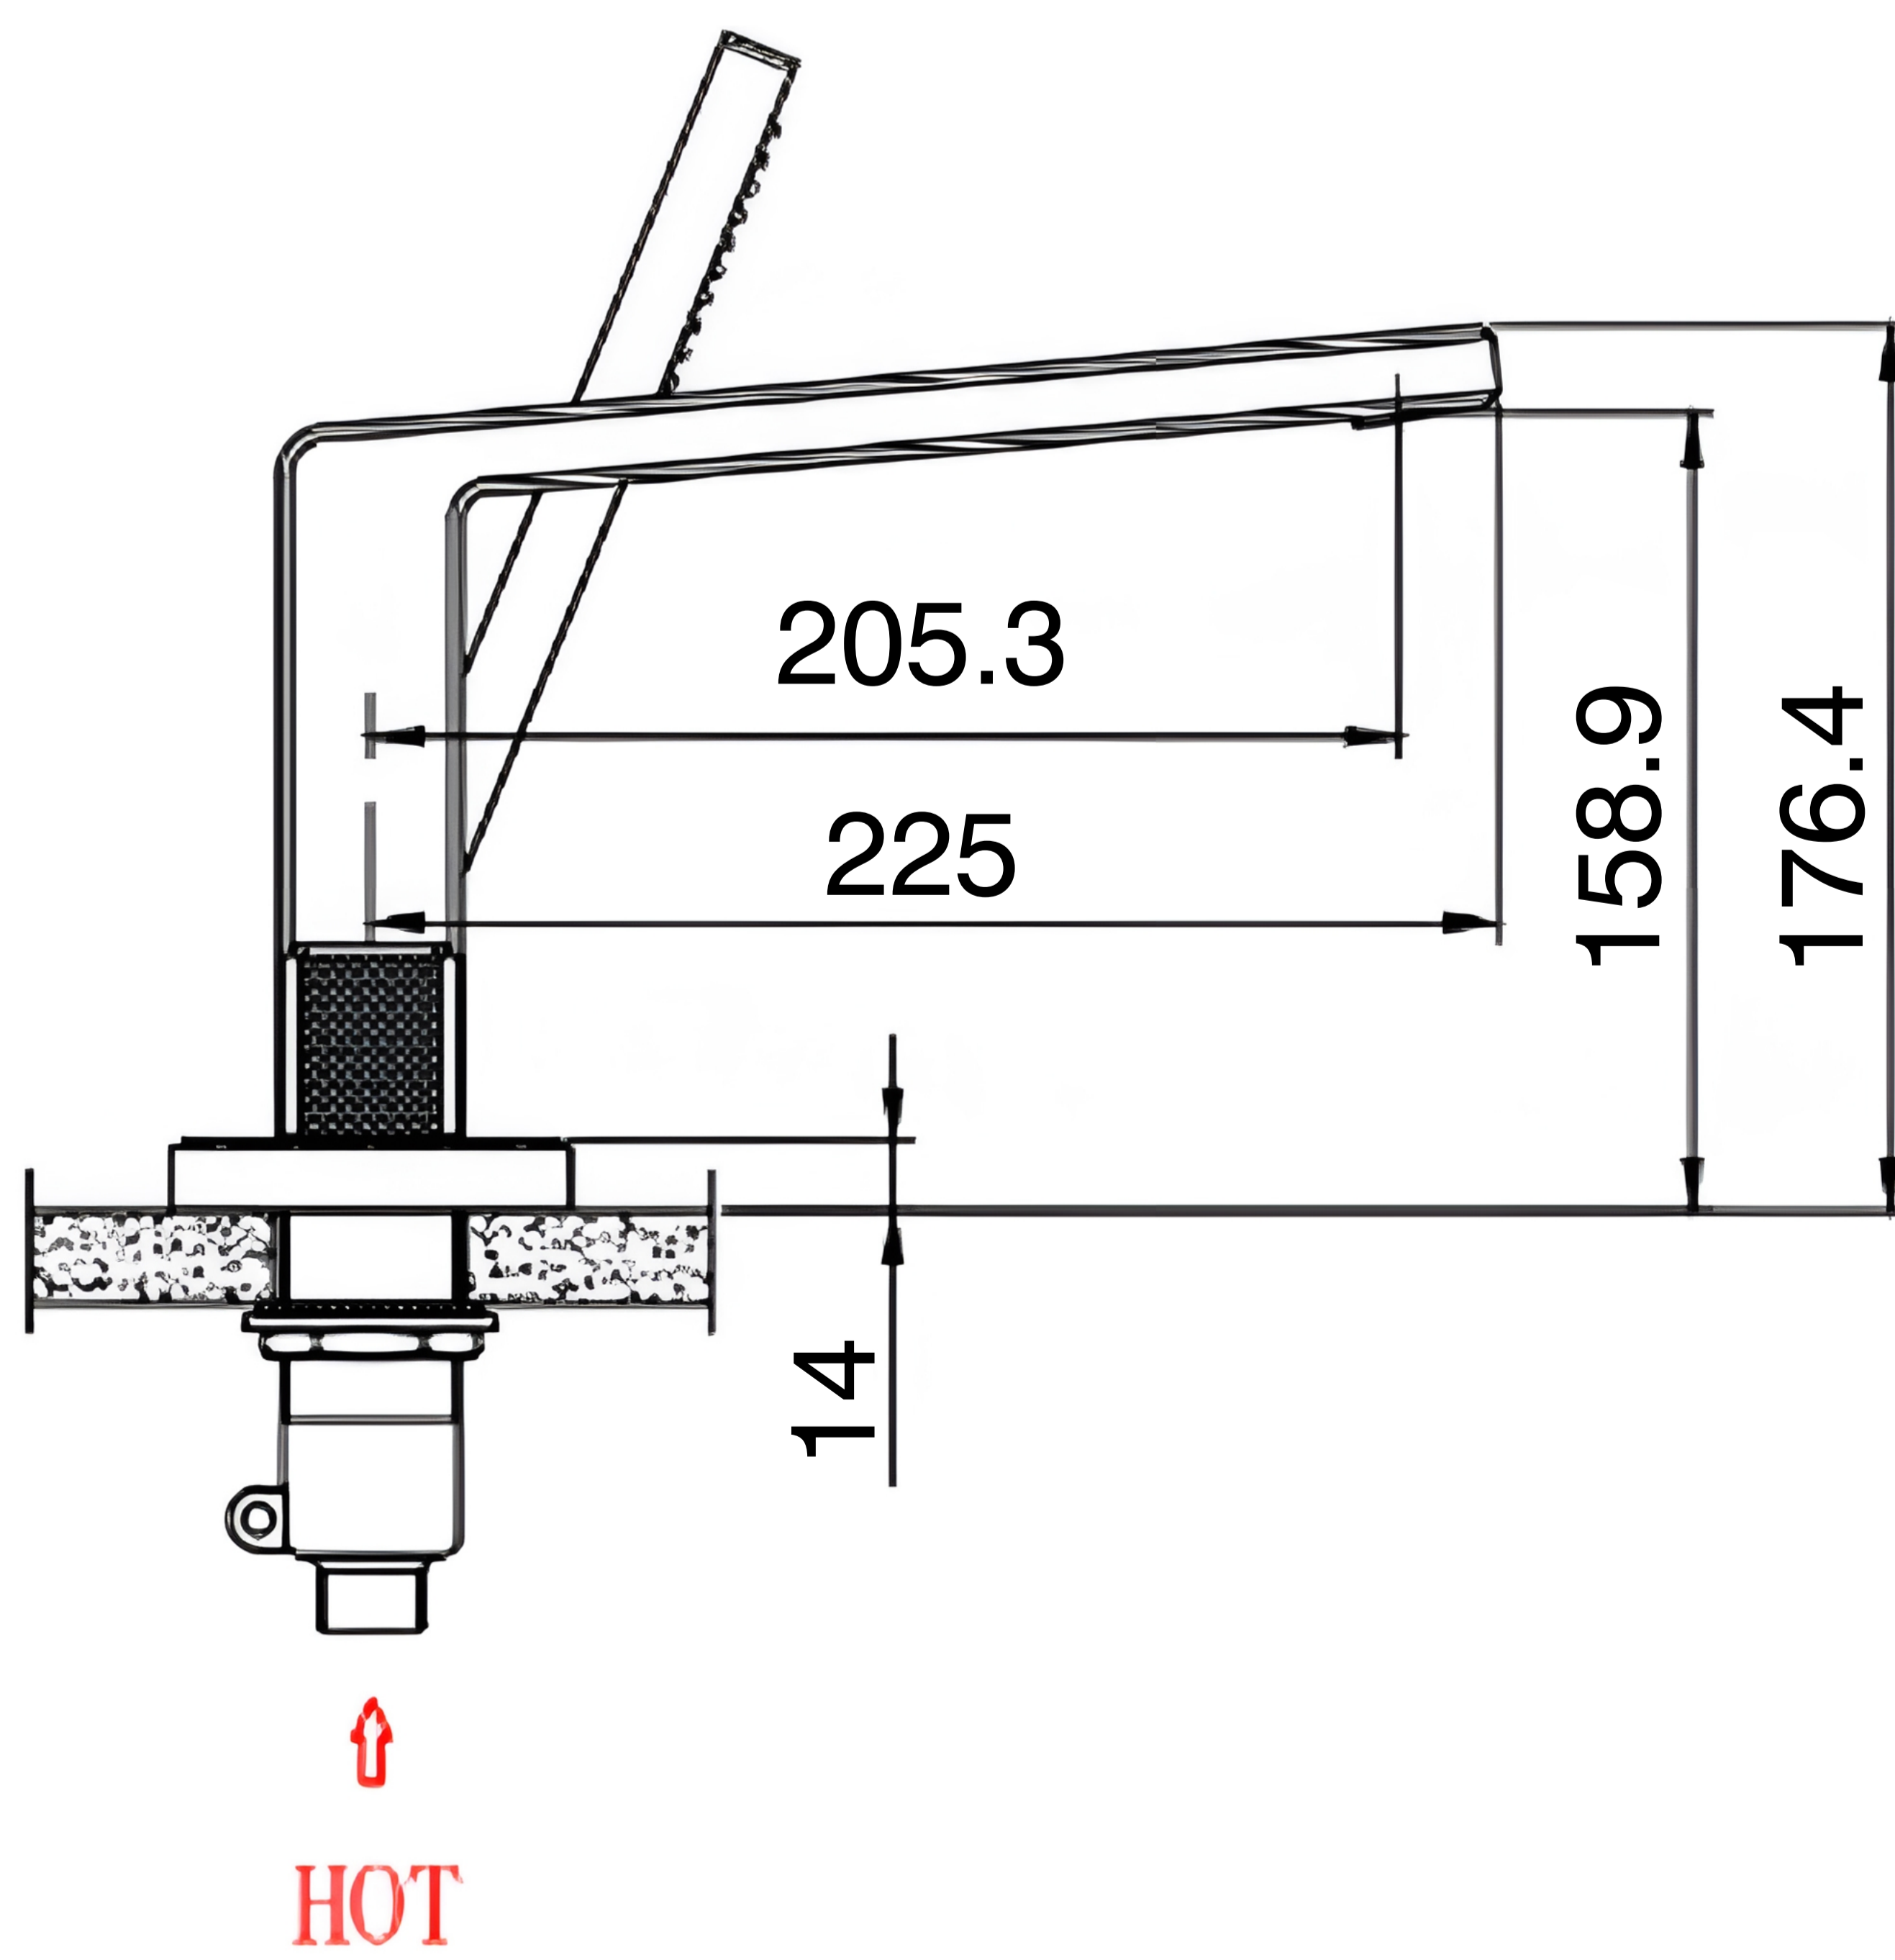

Four Hole Bathtub Mixer With Hand Shower

Product Code : **2599**

Technical Drawing

All dimension are in mm